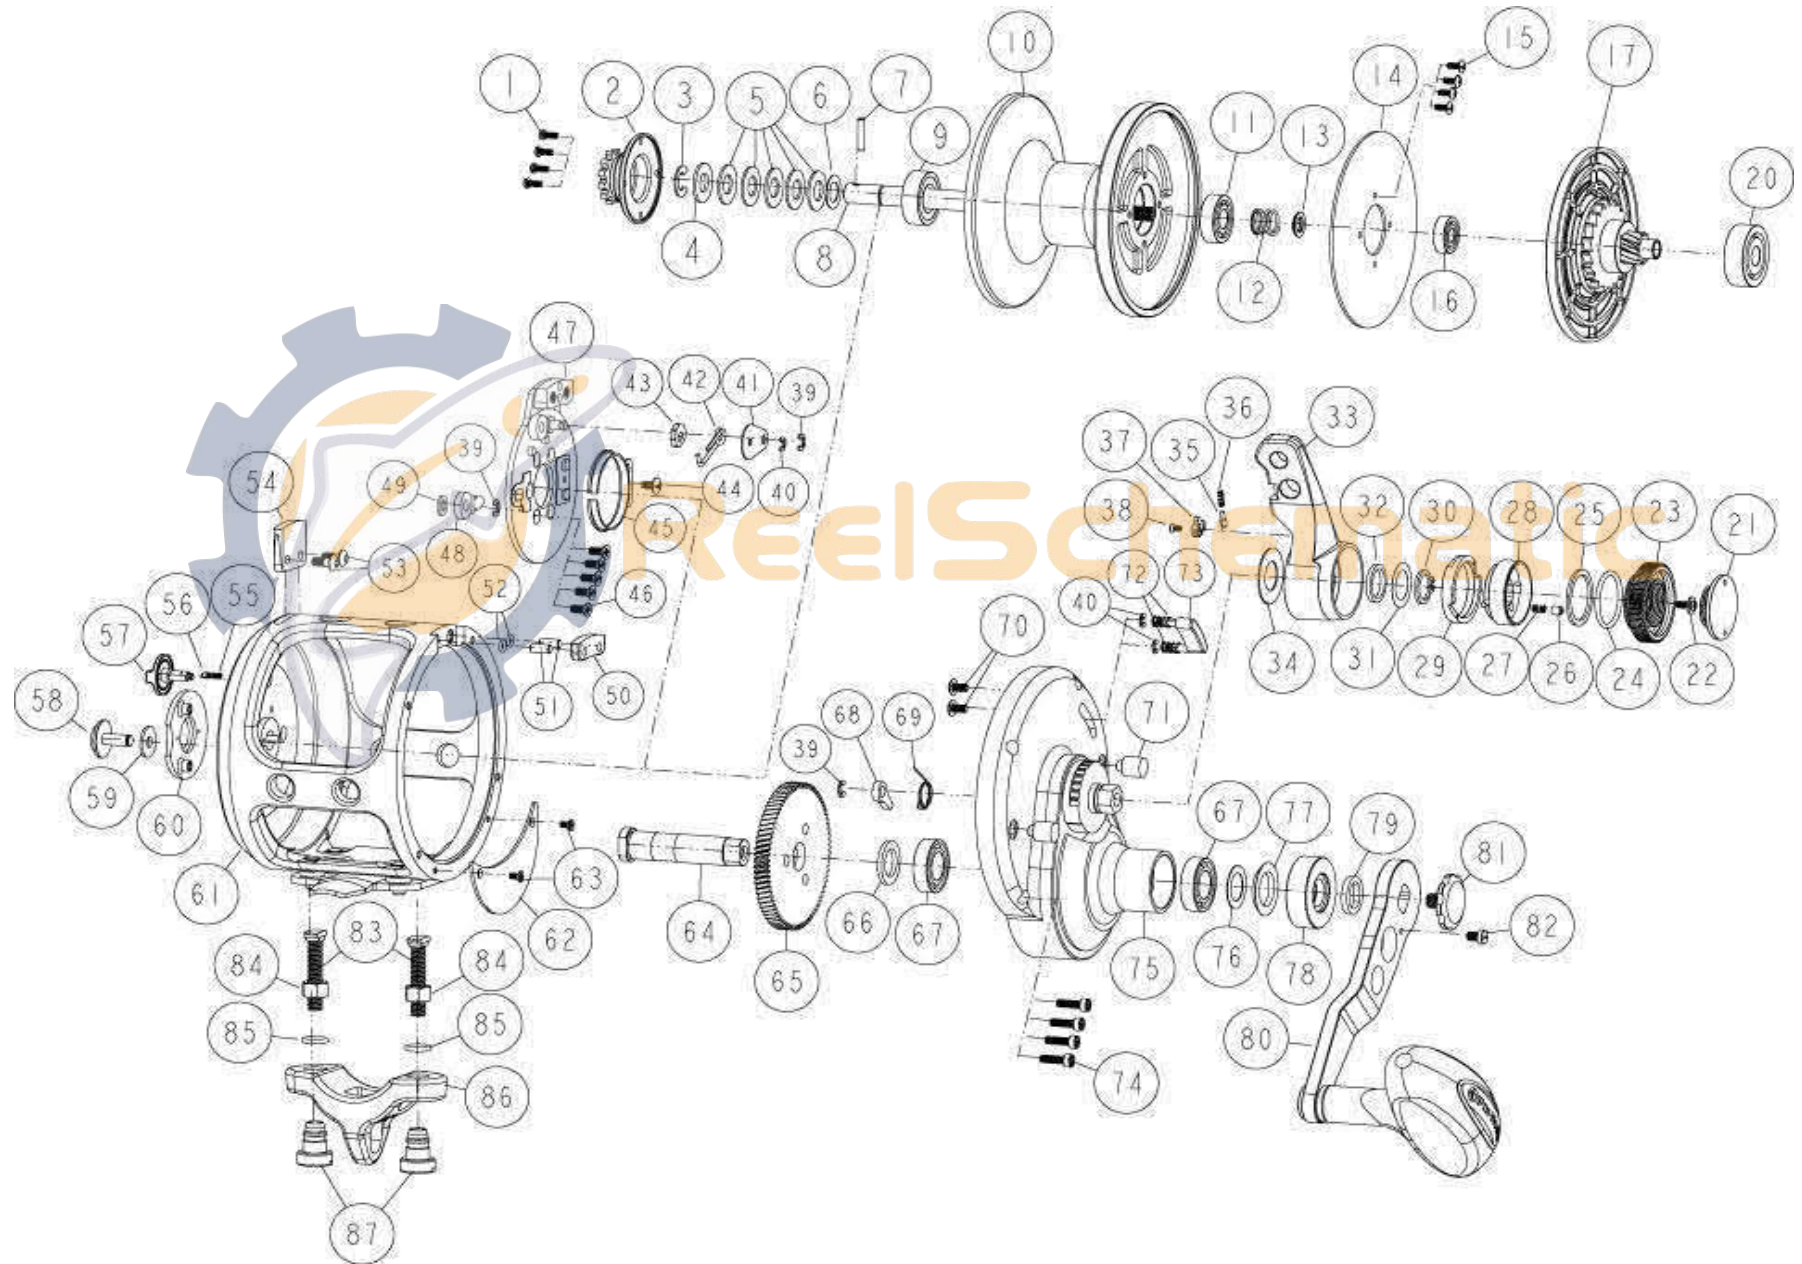

Marquesa™ by FIN-NOR

MA40T

MA40T

Fin-Nor Marquesa MA40T Reel Part List

Key #	Description	Qty.	Part No.	Key #	Description	Qty.	Part No.
1	Screw	4	LF057-01	45	Click Spring	1	DF022-01
2	Bait Click Ratchet Assembly	1	GM329-01	46	Screw	5	TW107-04
3	E-Ring	1	DF092-01	47	Click Plate Holder	1	CM129-01
4	Collar	1	DF081-02	48	Bait Click Pawl	1	DF109-02
5	Drag Spring	5	JF046-01	49	Bait Click Lever Washer -B	1	CF035-01
6	Washer	1	CF121-01	50	Harness Lug Spacer - Right	1	CM160-01
7	Spool Shaft Pin	1	DF093-01	51	Pin	2	CM093-01
8	Spool Shaft	1	CM015-01	52	O-Ring	2	CM101-01
9	Ball Bearing	1	VF017-02	53	Screw	2	CM123-01
10	Spool Assembly	1	CM321-01	54	Harness Lug Spacer - Left	1	DM160-01
11	Ball Bearing	1	KF017-01	55	Coil Spring	1	DF070-01
12	Spring	1	CF040-01	56	Testion Konb Click Pin	1	CF108-01
13	Collar	1	BF094-01	57	Tension Knob	1	CF026-01
14	Drag Disc	1	CM059-01	58	Bait Click Lever	1	CF109-01
15	Screw	1	CM057-01	59	Bait Click Lever Washer -A	1	CF032-01
16	Ball Bearing	1	CF117-02	60	Badge	1	CF148-01
17	Drag Plate	1	CM348-01	61	Frame Assembly	1	CM301-02
18	Spacer	1	DM011-01	62	Drive Gear Cover	1	CM143-01
19	Pinion Gear	1	CM011-01	63	Screw	2	CF107-01
20	Ball Bearing	1	JF017-01	64	Crank Shaft	1	GM008-01
21	Pre Set Knob Cover	1	CF110-01	65	Drive Gear	1	GM012-01
22	Screw	1	CX076-04	66	Washer	1	GM035-01
23	Pre Set Knob	1	CF029-03	67	Ball Bering	2	CF017-02
24	O-Ring	1	CF101-01	68	Anti Reverse Pawl	1	DF063-02
25	Friction Washer	1	DF121-01	69	Stopper Spring	1	CF096-01
26	Click Pin	1	CF098-01	70	Screw	2	QW123-10
27	Click Spring	1	DF114-01	71	Locating Collar	2	DF118-01
28	Drag Cam B Assembly	1	CF353-01	72	Strike Button Pin Spring	2	CF022-01
29	Drag Cam A	1	CF028-01	73	Strike Button	1	CF062-02
30	External Ring	1	JF075-01	74	Screw	4	CF053-01
31	Adjustment Washer	1	CF038-02	75	Gear Side Cover Assembly	1	CM324-02
32	Bushing	1	DF017-01	76	Adjustment Washer	1	DF035-01
33	Drag Lever	1	CM055-01	77	Rubber Seal	1	CM172-01
34	Drag Lever Washer	1	BM038-01	78	Handle Washer	1	CM054-01
35	Click Pawl	1	CM098-01	79	Spacer	1	AM160-01
36	Click Spring	1	CM114-01	80	Handle Arm Assembly	1	GM318-01
37	Screw	1	DW107-02	81	Handle Nut	1	CF003-01
38	Cover	1	CM161-01	82	Handle Nut Screw	1	CF065-01
39	E-Clip	4	NX092-01	83	Rod Clamping Bolt	2	CF125-01
40	E-Clip	3	NX090-01	84	Nut	2	JF003-01
41	Holder	1	CF159-01	85	O-Ring	2	LF101-01
42	Torsion Spring	1	CF070-01	86	Rod Clamp	1	XF154-01
43	Cam	1	DF028-01	87	Rod Clamp Nut	2	CF161-01
44	Tapping Screw	1	QW125-02